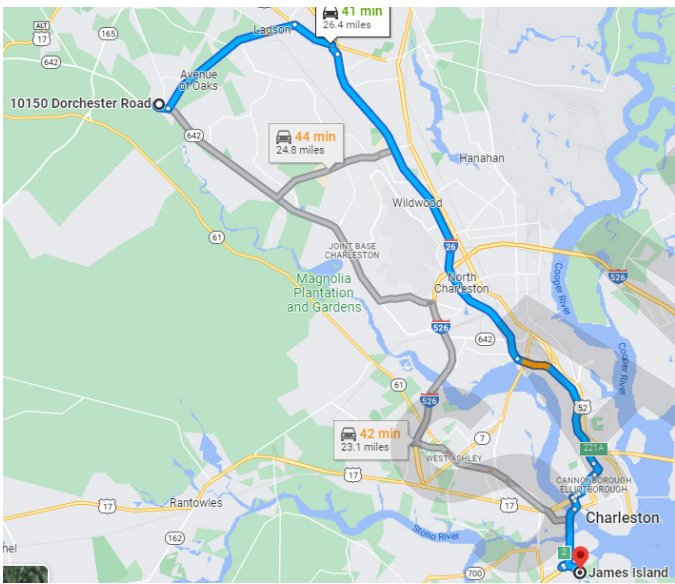

Address: 2150 Melnick Dr, North Charleston, SC 29406

Destination Address: TBD

Work Shifts: TBD

SUMMERVILLE TO DOWNTOWN

Origin: Dorchester Village Shopping Center (Near Money Man Pawn Shop)
 Address: 10150 Dorchester Rd, Summerville, SC 29485
 Destination Address: Various locations in Downtown Medical District
 Work Shifts: TBD

SUMMERVILLE TO MT PLEASANT

Origin: Dorchester Village Shopping Center (Near Money Man Pawn Shop)
 Address: 10150 Dorchester Rd, Summerville, SC 29485
 Destination Address: TBD
 Work Shifts: TBD

SUMMERVILLE TO JAMES ISLAND

Origin: Dorchester Village Shopping Center (Near Money Man Pawn Shop)
 Address: 10150 Dorchester Rd, Summerville, SC 29485
 Destination Address: TBD
 Work Shifts: TBD

MT PLEASANT TO NORTH CHARLESTON

Origin: Walmart at Wando Crossing
 Address: 1481 N Hwy 17, Mount Pleasant, SC 29464
 Origin: Walmart at Oakland Plantation
 Address: 3000 Proprietors Pl, Mount Pleasant, SC 29466
 Destination Address: TBD
 Work Shifts: TBD

MT PLEASANT TO DOWNTOWN

Origin: Walmart at Wando Crossing

Address: 1481 N Hwy 17, Mount Pleasant, SC 29464

Origin: Walmart at Oakland Plantation

Address: 3000 Proprietors Pl, Mount Pleasant, SC 29466

Destination Address: Various locations in Downtown Medical District