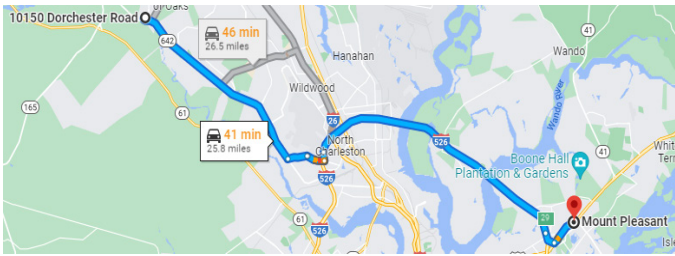

Address: 2150 Melnick Dr, North Charleston, SC 29406

Destination Address: TBD

Work Shifts: TBD

SUMMERVILLE TO DOWNTOWN

Origin: Dorchester Village Shopping Center (Near Money Man Pawn Shop)
 Address: 10150 Dorchester Rd, Summerville, SC 29485
 Destination Address: Various locations in Downtown Medical District
 Work Shifts: TBD

SUMMERVILLE TO MT PLEASANT

Origin: Dorchester Village Shopping Center (Near Money Man Pawn Shop)
 Address: 10150 Dorchester Rd, Summerville, SC 29485
 Destination Address: TBD
 Work Shifts: TBD

SUMMERVILLE TO JAMES ISLAND

Origin: Dorchester Village Shopping Center (Near Money Man Pawn Shop)
 Address: 10150 Dorchester Rd, Summerville, SC 29485
 Destination Address: TBD
 Work Shifts: TBD

MT PLEASANT TO NORTH CHARLESTON

Origin: Walmart at Wando Crossing
 Address: 1481 N Hwy 17, Mount Pleasant, SC 29464
 Origin: Walmart at Oakland Plantation
 Address: 3000 Proprietors Pl, Mount Pleasant, SC 29466
 Destination Address: TBD
 Work Shifts: TBD

MT PLEASANT TO DOWNTOWN

Origin: Walmart at Wando Crossing

Address: 1481 N Hwy 17, Mount Pleasant, SC 29464

Origin: Walmart at Oakland Plantation

Address: 3000 Proprietors Pl, Mount Pleasant, SC 29466

Destination Address: Various locations in Downtown Medical District