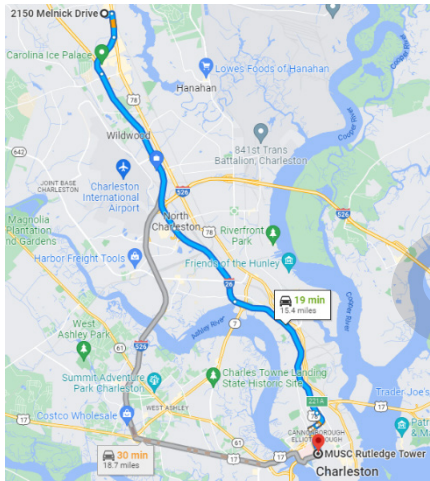

SAMPLE VANPOOL ROUTES

All routes listed below are possible options for start locations at CARTA Park & Ride Lots.

- Destinations are to be determined based on riders needs to employment.
- Work shifts are to be determined based on riders hours of employment.
- If there is a route below that does not fit your location or schedule, a vanpool can be formed to accommodate different origin locations and times.
- If a vanpool is in operation along the routes below, sign up to ridelowgo.com and join. Stops can be made along the way to final destination.
- Complete and submit a form to participate in a Vanpool
- Create a free profile at ridelowgo.com to look for other potential rideshare options.
- If you have any questions, contact vanpool@bcdco.com or call 843-714-7393.

NORTH CHARLESTON TO WEST ASHLEY

Origin: Festival Center Parking Lot

Address: 5101 Ashley Phosphate Road, Charleston, SC 29418

Destination Address: TBD

Work Shifts: TBD

NORTH CHARLESTON TO DOWNTOWN

Origin: North Charleston Rivers Ave Parking Lot (Near T-Mobile/Old Super Kmart)

SUMMERVILLE TO MT PLEASANT

Origin: Dorchester Village Shopping Center (Near Money Man Pawn Shop)
 Address: 10150 Dorchester Rd, Summerville, SC 29485
 Destination Address: TBD
 Work Shifts: TBD

SUMMERVILLE TO JAMES ISLAND

JAMES ISLAND TO DOWNTOWN

Origin: Walmart on Folly Road

Address: 1231 Folly Rd, Charleston, SC 29412

Destination Address: Various locations in Downtown Medical District

Work Shifts: TBD

JAMES ISLAND TO NORTH CHARLESTON