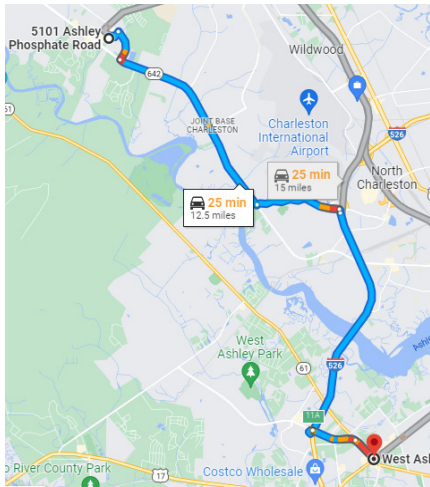

SAMPLE VANPOOL ROUTES

All routes listed below are possible options for start locations at CARTA Park & Ride Lots.

- Destinations are to be determined based on riders needs to employment.
- Work shifts are to be determined based on riders hours of employment.
- If there is a route below that does not fit your location or schedule, a vanpool can be formed to accommodate different origin locations and times.
- If a vanpool is in operation along the routes below, sign up to ridelowgo.com and join. Stops can be made along the way to final destination.
- Complete and submit a form to participate in a Vanpool
- Create a free profile at ridelowgo.com to look for other potential rideshare options.
- If you have any questions, contact vanpool@bcdco.com or call 843-714-7393.

NORTH CHARLESTON TO WEST ASHLEY

Origin: Festival Center Parking Lot

Address: 5101 Ashley Phosphate Road, Charleston, SC 29418

Destination Address: TBD

Work Shifts: TBD

NORTH CHARLESTON TO DOWNTOWN

Origin: North Charleston Rivers Ave Parking Lot (Near T-Mobile/Old Super Kmart)

SUMMERVILLE TO MT PLEASANT

Origin: Dorchester Village Shopping Center (Near Money Man Pawn Shop)
 Address: 10150 Dorchester Rd, Summerville, SC 29485
 Destination Address: TBD
 Work Shifts: TBD

SUMMERVILLE TO JAMES ISLAND

MT PLEASANT TO DOWNTOWN

Origin: Walmart at Wando Crossing

Address: 1481 N Hwy 17, Mount Pleasant, SC 29464

Origin: Walmart at Oakland Plantation

Address: 3000 Proprietors Pl, Mount Pleasant, SC 29466

Destination Address: Various locations in Downtown Medical District