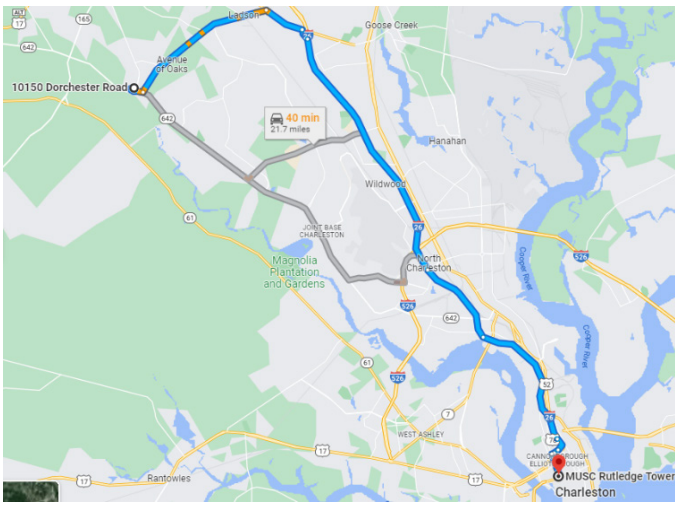

NORTH CHARLESTON TO WEST ASHLEY

Origin: Festival Center Parking Lot

Address: 5101 Ashley Phosphate Road, Charleston, SC 29418

Destination Address: TBD

Work Shifts: TBD

NORTH CHARLESTON TO DOWNTOWN

Origin: North Charleston Rivers Ave Parking Lot (Near T-Mobile/Old Super Kmart)

Address: 2150 Melnick Dr, North Charleston, SC 29406

Destination Address: Various locations in Downtown Medical District

Work Shifts: TBD

NORTH CHARLESTON TO MT PLEASANT

Origin: North Charleston Rivers Ave Parking Lot (Near T-Mobile/Old Super Kmart)

Address: 2150 Melnick Dr, North Charleston, SC 29406

Destination Address: TBD

Work Shifts: TBD

SUMMERVILLE TO DOWNTOWN

Origin: Dorchester Village Shopping Center (Near Money Man Pawn Shop)
 Address: 10150 Dorchester Rd, Summerville, SC 29485
 Destination Address: Various locations in Downtown Medical District
 Work Shifts: TBD

SUMMERVILLE TO MT PLEASANT

Origin: Dorchester Village Shopping Center (Near Money Man Pawn Shop)
 Address: 10150 Dorchester Rd, Summerville, SC 29485
 Destination Address: TBD
 Work Shifts: TBD

SUMMERVILLE TO JAMES ISLAND