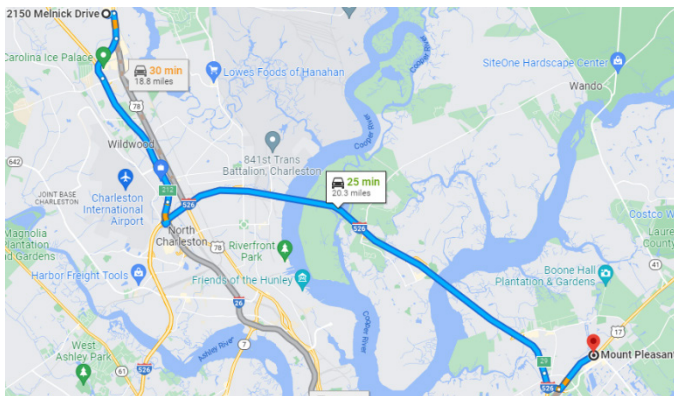

NORTH CHARLESTON TO WEST ASHLEY

Origin: Festival Center Parking Lot

Address: 5101 Ashley Phosphate Road, Charleston, SC 29418

Destination Address: TBD

Work Shifts: TBD

NORTH CHARLESTON TO DOWNTOWN

Origin: North Charleston Rivers Ave Parking Lot (Near T-Mobile/Old Super Kmart)

Address: 2150 Melnick Dr, North Charleston, SC 29406

Destination Address: Various locations in Downtown Medical District

Work Shifts: TBD

NORTH CHARLESTON TO MT PLEASANT

Origin: North Charleston Rivers Ave Parking Lot (Near T-Mobile/Old Super Kmart)

Address: 2150 Melnick Dr, North Charleston, SC 29406

Destination Address: TBD

Work Shifts: TBD

SUMMERVILLE TO DOWNTOWN

Origin: Dorchester Village Shopping Center (Near Money Man Pawn Shop)
 Address: 10150 Dorchester Rd, Summerville, SC 29485
 Destination Address: Various locations in Downtown Medical District
 Work Shifts: TBD

SUMMERVILLE TO MT PLEASANT

Origin: Dorchester Village Shopping Center (Near Money Man Pawn Shop)
 Address: 10150 Dorchester Rd, Summerville, SC 29485
 Destination Address: TBD
 Work Shifts: TBD

SUMMERVILLE TO JAMES ISLAND